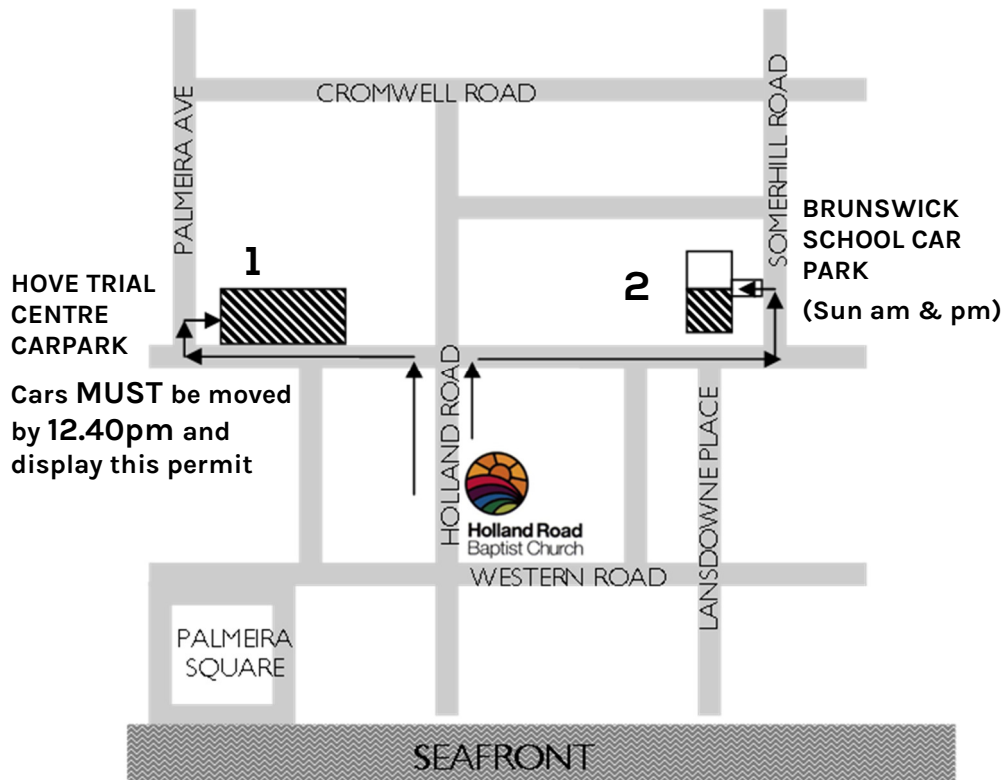

2016 CAR PARKING PERMIT

Holland Road Baptist Church

- 1. Hove Trial Centre**
(Sunday morning only until 12.40pm - cars left after this time will be locked in until Monday morning).
- 2. Brunswick School**
(Sunday morning and evening)

 = parking places for Holland Road permit holders

There is also free parking available on a Sunday north of the permit car parks, and on the seafront after 6pm.