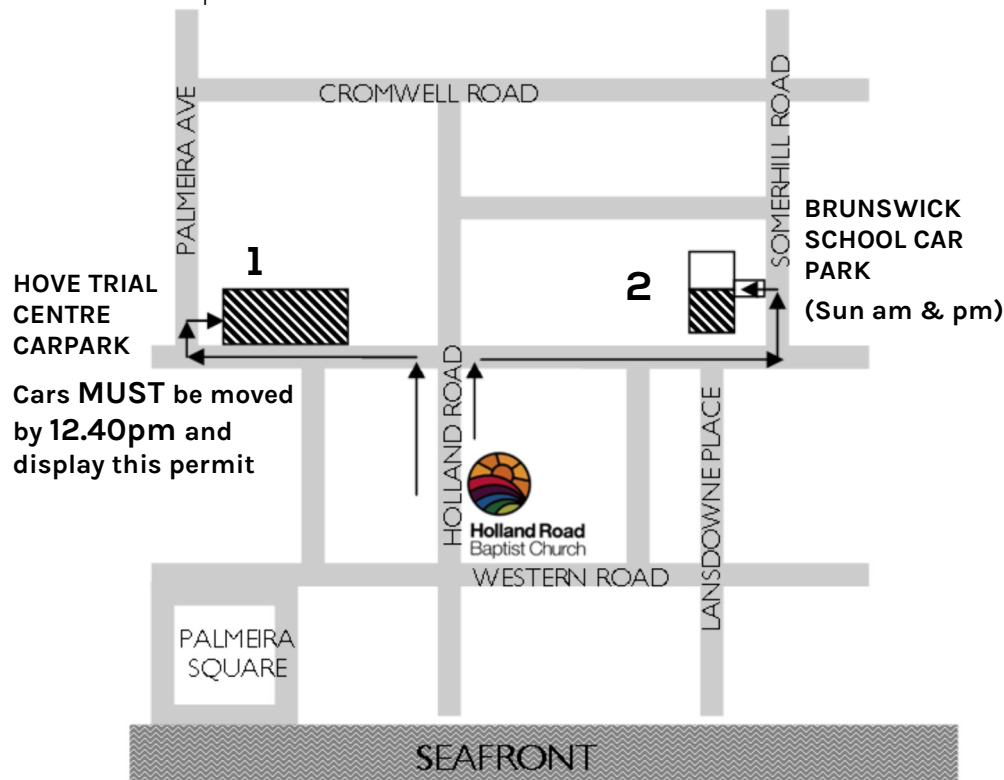

 = parking places for Holland Road permit holders

There is also free parking available on a Sunday north of the permit car parks, and on the seafront after 6pm.

2018 CAR PARKING PERMIT

Holland Road Baptist Church

- Hove Trial Centre**
(Sunday morning only until 12.40pm - cars left after this time will be locked in until Monday morning).
- Brunswick School**
(Sunday morning and evening)

 = parking places for Holland Road permit holders

There is also free parking available on a Sunday north of the permit car parks, and on the seafront after 6pm.