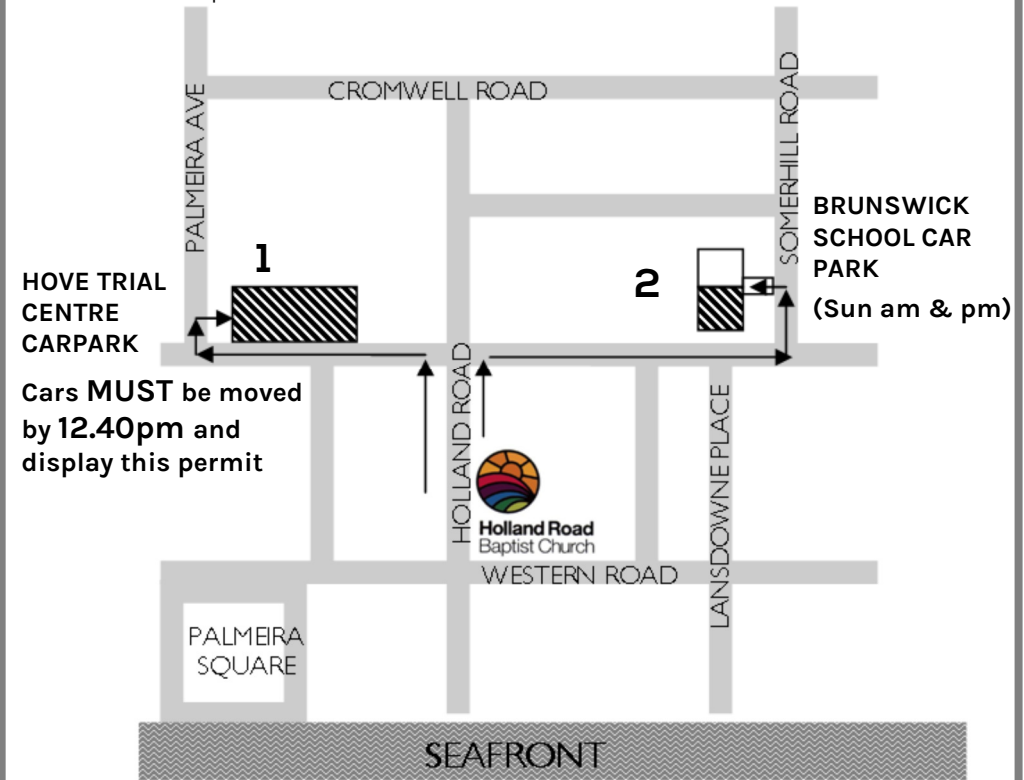

 = parking places for Holland Road permit holders

There is also free parking available on a Sunday north of the permit car parks, and on the seafront after 6pm.

2018 CAR PARKING PERMIT

Holland Road Baptist Church

- Hove Trial Centre**
(Sunday morning only until 12.40pm - cars left after this time will be locked in until Monday morning).
- Brunswick School**
(Sunday morning and evening)

 = parking places for Holland Road permit holders

There is also free parking available on a Sunday north of the permit car parks, and on the seafront after 6pm.